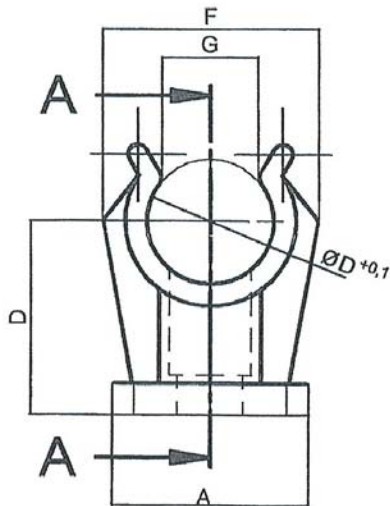

For »speedfit« series

For fastening rigid PA or aluminium pipes to the wall.

Pipe clips, Polypropylen												
Art No.	Ident No.	Colour	Ø D mm	Ø d1 m	Ø d2 m	A mm	B mm	C mm	D mm	E mm	F mm	G mm
88.012	114029	White	11.5	7.5	6.0	17.5	16.5	3.0	17.8	14.0	20.0	9.0
88.015	114030	White	15.0	7.5	6.0	22.5	16.0	3.0	17.5	14.0	23.0	10.0
88.018	114031	White	17.0	7.5	6.0	22.5	16.0	3.0	23.5	14.0	25.0	9.0
88.022	114032	White	20.5	7.5	6.0	23.5	16.0	3.0	25.2	14.0	30.0	10.0
88.028	114033	White	27.8	7.5	6.0	26.0	16.0	3.0	32.5	14.0	39.0	15.0
88.032	114034	Black	32.0	9.7	6.0	59.0	67.0	16.0	-	-	-	-