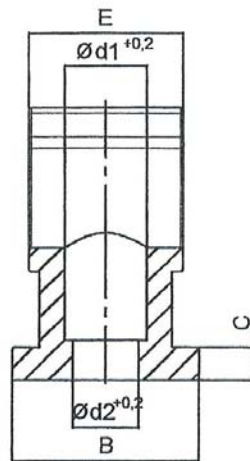

For »speedfit« series

For fastening rigid PA or aluminium pipes to the wall.

Pipe clips, Polypropylen												
Art No.	Ident No.	Colour	Ø D mm	Ø d1 m	Ø d2 m	A mm	B mm	C mm	D mm	E mm	F mm	G mm
88.012	114029	White	11.5	7.5	6.0	17.5	16.5	3.0	17.8	14.0	20.0	9.0
88.015	114030	White	15.0	7.5	6.0	22.5	16.0	3.0	17.5	14.0	23.0	10.0
88.018	114031	White	17.0	7.5	6.0	22.5	16.0	3.0	23.5	14.0	25.0	9.0
88.022	114032	White	20.5	7.5	6.0	23.5	16.0	3.0	25.2	14.0	30.0	10.0
88.028	114033	White	27.8	7.5	6.0	26.0	16.0	3.0	32.5	14.0	39.0	15.0
88.032	114034	Black	32.0	9.7	6.0	59.0	67.0	16.0	-	-	-	-